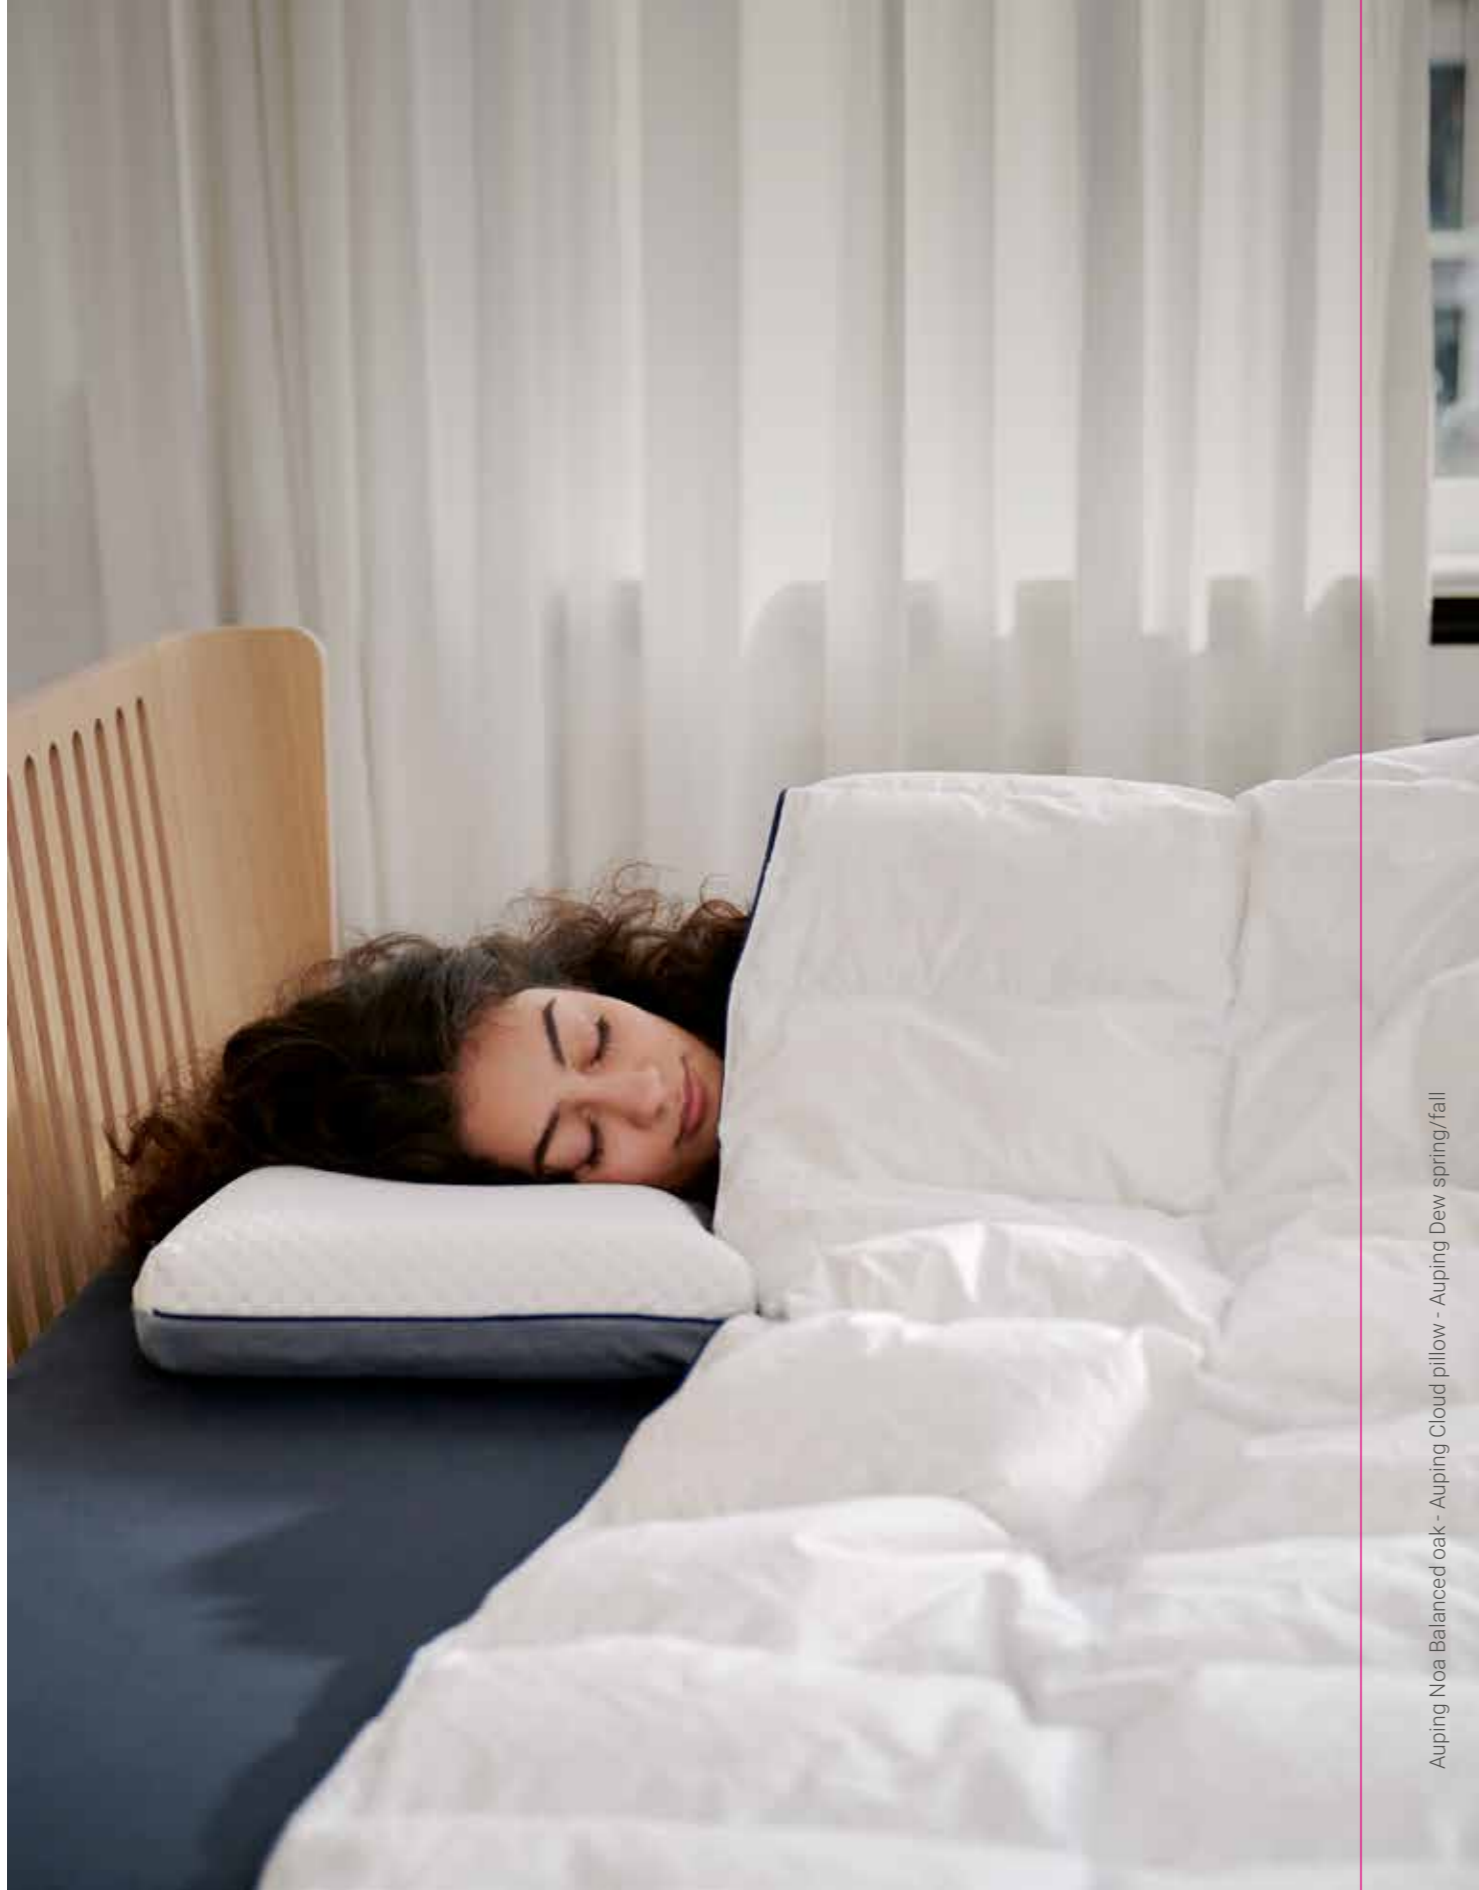

Auping Noa Balanced oak - Auping Cloud pillow - Auping Dew spring/fall

Your bed, your pillow, your duvet

For a good night's sleep, naturally you need a comfortable bed and a mattress that meets your needs. But a pillow that offers the right support, is also essential for a good sleeping position. And nothing feels better than crawling under a delightfully soft duvet at the end of a long day? Because everyone is unique, we offer a range of options when it comes to our pillows and duvets. All of our products are made from natural and sustainable materials. All down products in the Auping range are certified according to the Responsible Down Standard or the Global Recycling Standard. auping.com/rds