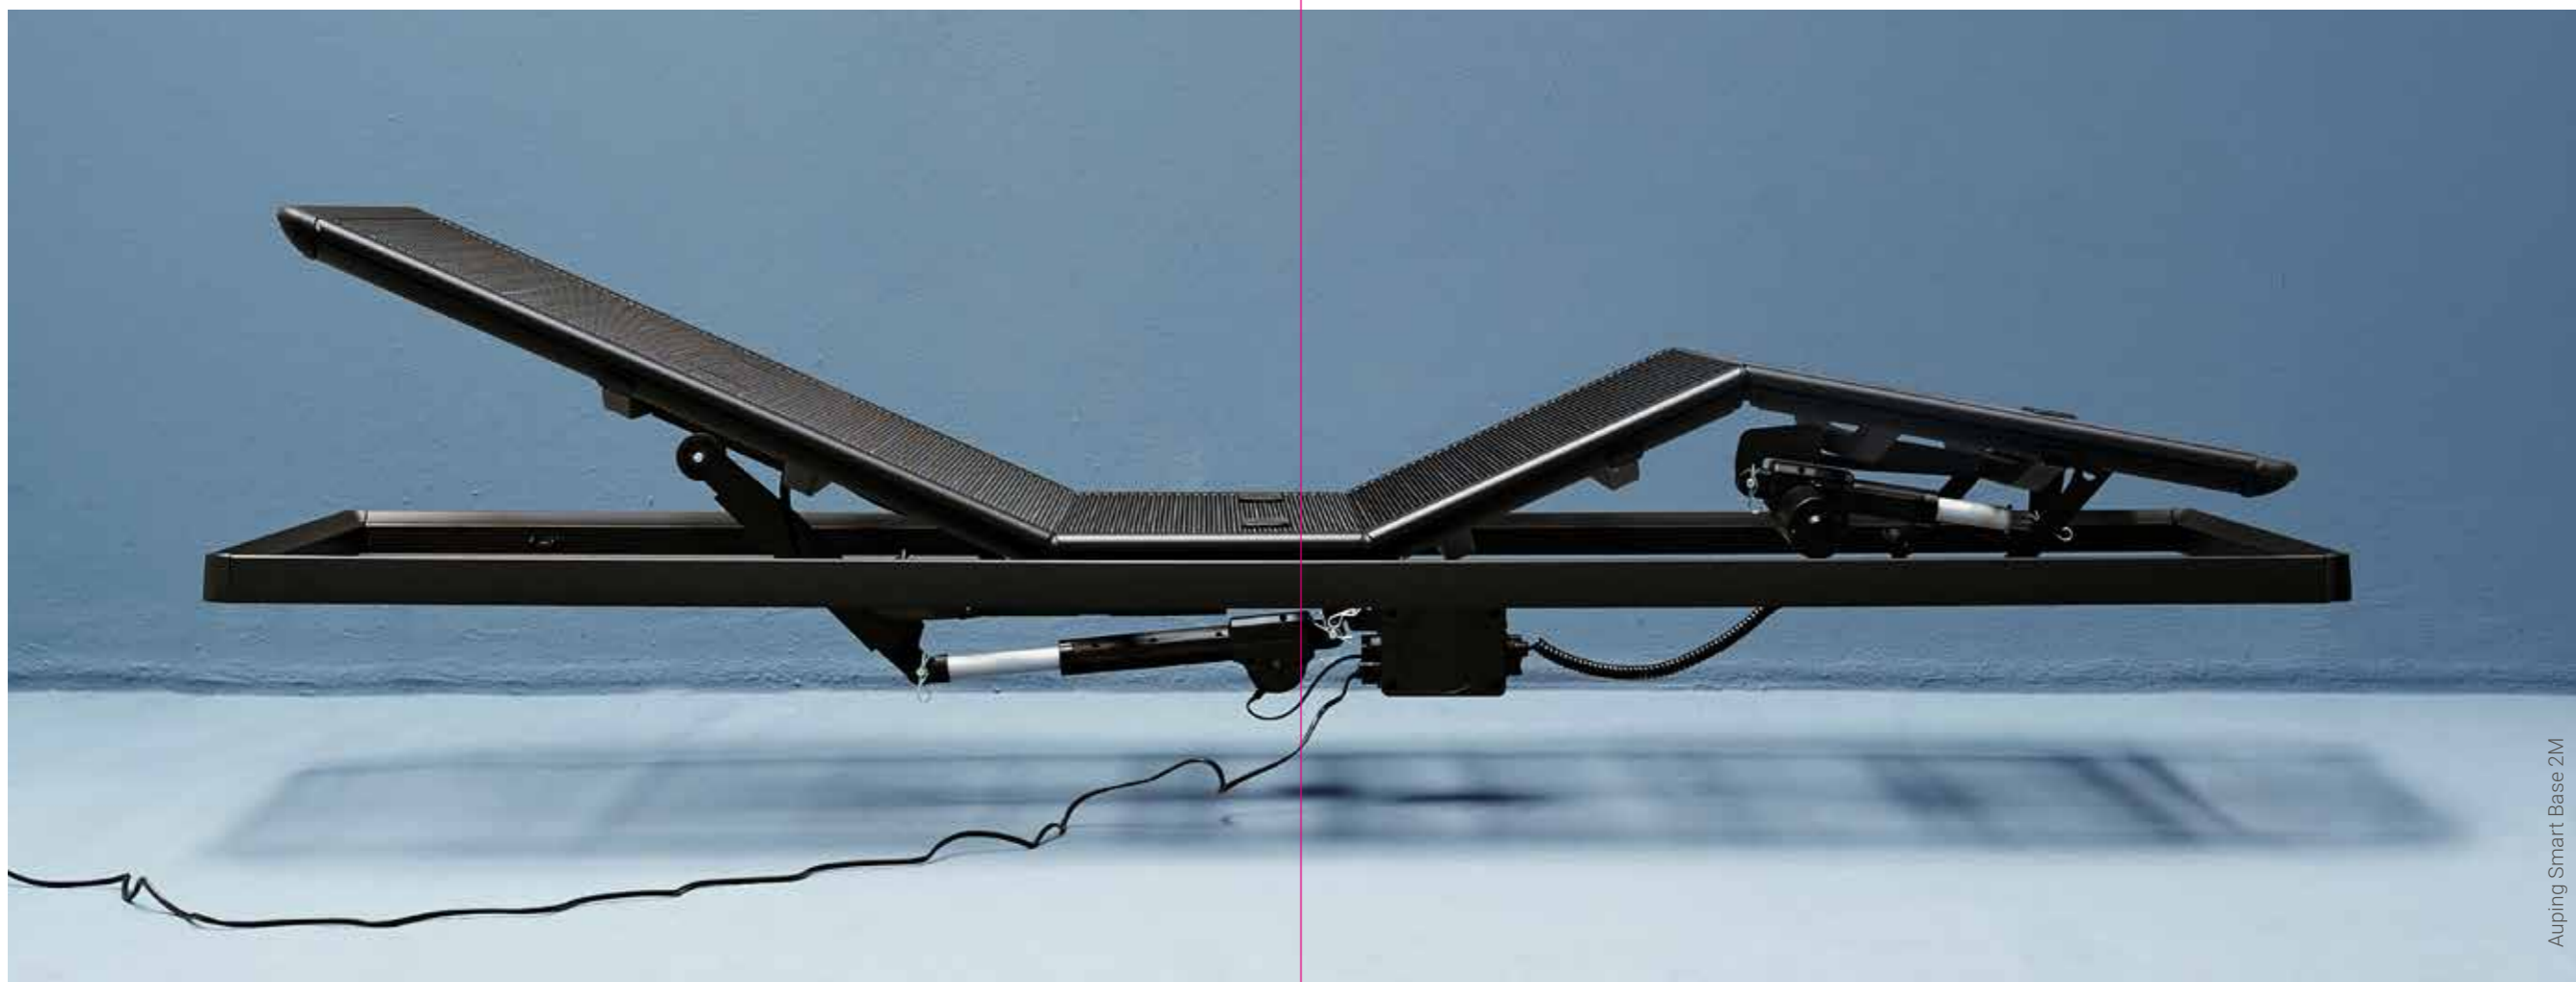

The Auping mesh base

In 1888, Johannes Albertus Auping was a hard-working blacksmith from Deventer who did not shy away from a challenge. When the director of a hospital asked him for a bed that provided ventilation, Auping made a braided mesh mattress. He did this by attaching iron threads to the cutting plate of a string bean grinder and then turning it around an axle. This created a beautiful braid. To this day, the ventilating mesh base is still the basis of all our beds and box springs.

A good bed base is very important while sleeping. If you and your mattress get the best support, you can have wonderful dreams every night. And with the right bed base, your mattress can also breathe better and last longer.

Three benefits of an Auping mesh base:

- Because the mesh base has 80% open space for air, it ventilates better than every other bed base.
- The transversely stretched mesh, with its 10,000 support points, provides excellent support.
- The mesh base is made of hard-wearing steel so you can dream away on it for a lifetime.

Support for you back

Our mesh bases also come adjustable. This is perfect for when you are suffering from back pain or a persistent cough. Or if you like to read or watch Netflix in bed. You can choose exactly what you want to adjust: the back, the legs, or the head. You can even adjust all three if you want.