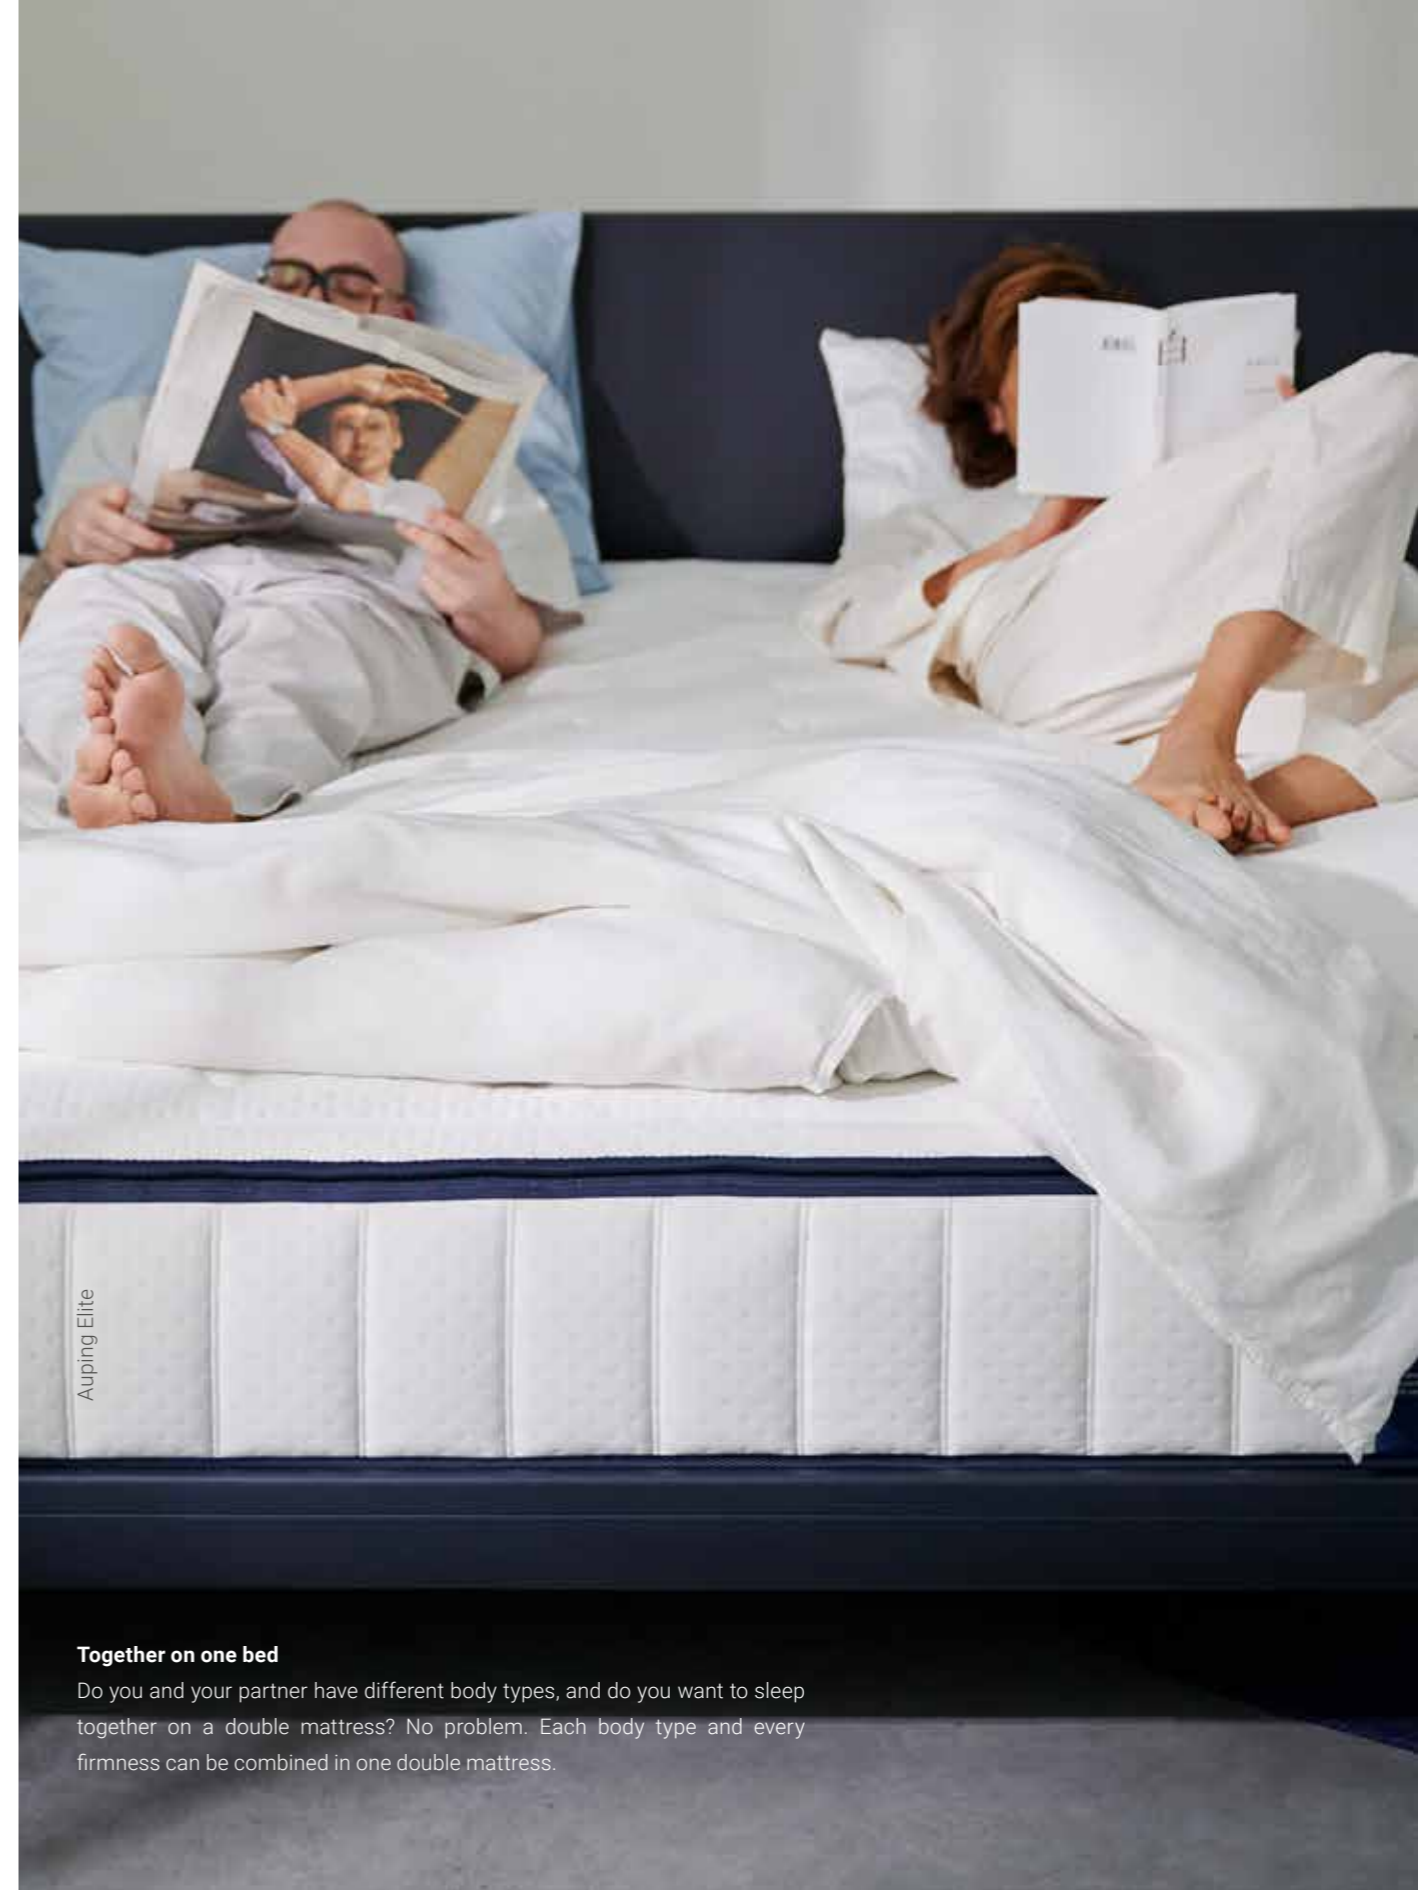

Body type A

If your hips are clearly wider than your waist, but your shoulders are narrow and not much broader than your waist, you will get a great night's sleep on a mattress for body type A. In this mattress, the hip zone is positioned slightly deeper than the shoulder zone. This allows your hips to sink comfortably into the mattress so that you don't experience any pressure while you sleep, and you can easily turn around while you dream.

Body type Y

Do you have broad shoulders, which are clearly wider than your waist? And are your hips almost the same width as your waist? Then you will get a great night's sleep on a mattress with body type Y. In this mattress, the shoulder zone is positioned deeper into the mattress than the hip zone. That way, your shoulders can sink into the mattress comfortably so that you don't experience any pressure while you sleep, and you can easily turn around while you dream.

Body type I

Are your hips, waist and shoulders approximately the same width? Or are your shoulders only slightly wider than your waist and hips? Then a mattress with body type I is best for you. This mattress has evenly distributed zones. This means that the hip, waist and shoulder zones have more or less the same level of firmness. This allows your body to be in a natural and comfortable position while you are sleeping.

Auping Elite

Together on one bed

Do you and your partner have different body types, and do you want to sleep together on a double mattress? No problem. Each body type and every firmness can be combined in one double mattress.